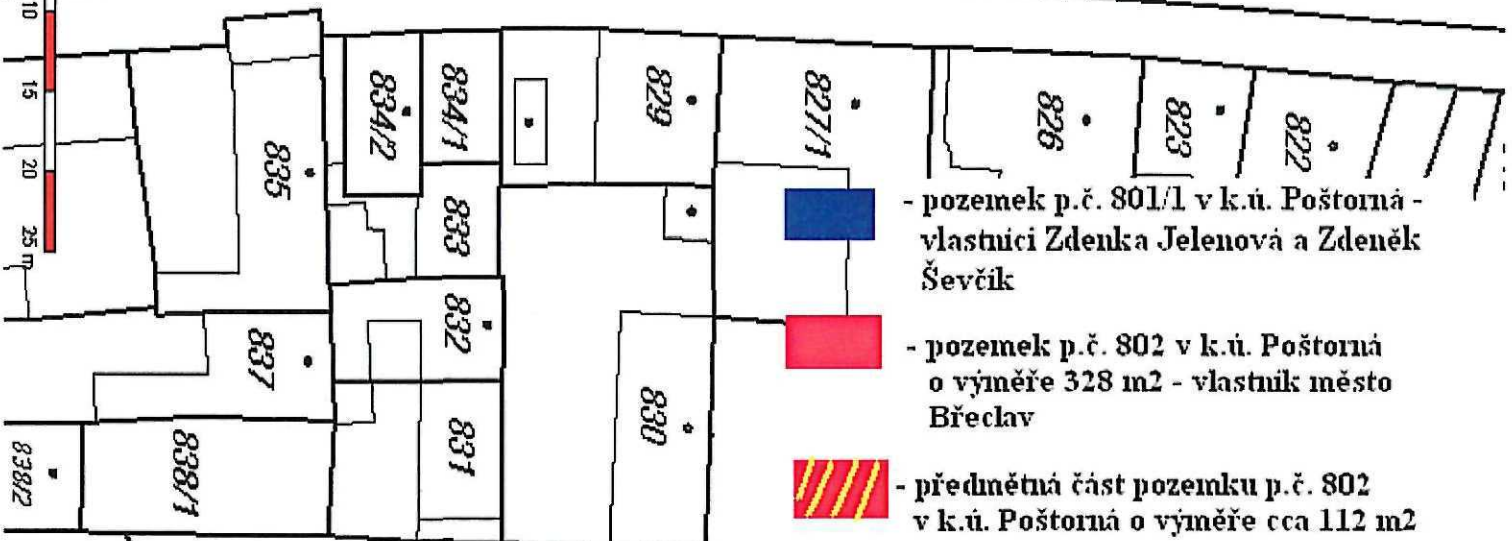

ul. J. FUČÍKA

- pozemek p.č. 801/1 v k.ú. Poštorná - vlastníci Zdenka Jelenová a Zdeněk Ševčík
- pozemek p.č. 802 v k.ú. Poštorná o výměře 328 m² - vlastník město Břeclav
- přednětná část pozemku p.č. 802 v k.ú. Poštorná o výměře cca 112 m²